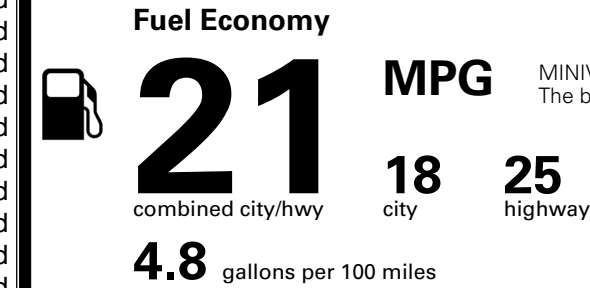

TOTAL ADDITIONAL WEIGHT: 15.9

EPA DOT Fuel Economy and Environment

Gasoline Vehicle

MINIVANS range from 20 to 83 MPG. The best vehicle rates 146 MPGe.

You spend
\$3,250
 more in fuel costs
 over 5 years
 compared to the
 average new vehicle.