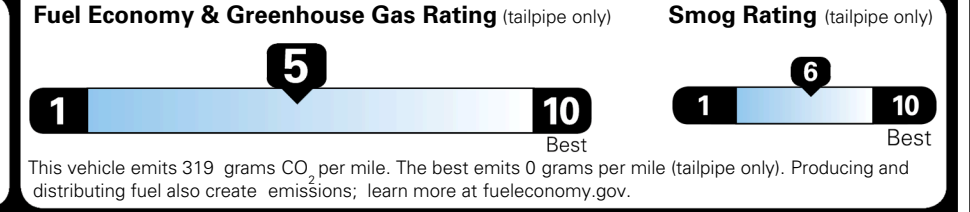

Actual results will vary for many reasons, including driving conditions and how you drive and maintain your vehicle. The average new vehicle gets 29 MPG and costs $8,000 to fuel over 5 years. Cost estimates are based on 15,000 miles per year at $ 3.10 per gallon. MPGe is miles per gasoline gallon equivalent. Vehicle emissions are a significant cause of climate change and smog.

fueleconomy.gov

Calculate personalized estimates and compare vehicles

GOVERNMENT 5-STAR SAFETY RATINGS

Overall Vehicle Score	Not Rated	
Based on the combined rating of frontal, side and rollover. Should ONLY be compared to other vehicles of similar size and weight.		
Frontal	Driver	Not Rated
Crash	Passenger	Not Rated
Based on the risk of injury in a frontal impact. Should ONLY be compared to other vehicles of similar size and weight.		
Side	Front seat	Not Rated
Crash	Rear seat	Not Rated
Star ratings based on the risk of injury in a side impact.		
Rollover	Not Rated	
Star ratings based on the risk of rollover in a single-vehicle crash.		

Star ratings range from 1 to 5 stars (★★★★★) with 5 being the highest.
Source: National Highway Traffic Safety Administration (NHTSA).
www.safercar.gov or 1-888-327-4236

Manufacturer's suggested retail price includes Manufacturer's recommended pre-delivery service. License and title fees, state and local taxes and other dealer installed options and accessories are not included in the manufacturer's suggested retail price.

PARTS CONTENT INFORMATION

FOR VEHICLES IN THIS CAR LINE U.S./CANADIAN PARTS CONTENT: 0 %

MAJOR SOURCES OF FOREIGN PARTS: KOREA: 90%

NOTE: PARTS CONTENT DOES NOT INCLUDE FINAL ASSEMBLY, DISTRIBUTION, OR OTHER NON-PARTS COSTS.

FOR THIS VEHICLE FINAL ASSEMBLY POINT: GWANGJU, KOREA

COUNTRY OF ORIGIN ENGINE (MOTOR): KOREA
TRANSMISSION: KOREA