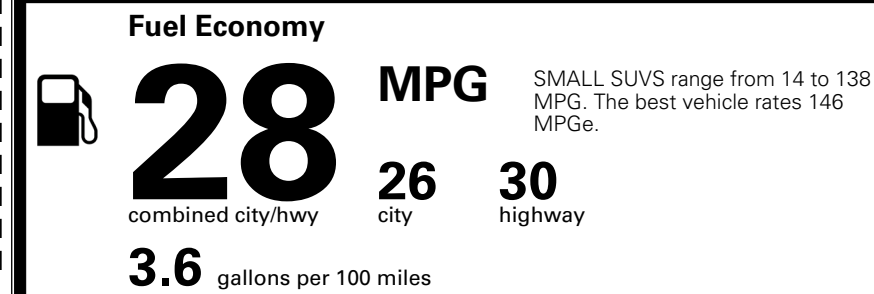

WARRANTY

10 Year/100,000 Mile Limited Powertrain Warranty
5 Year/60,000 Mile Limited Basic Warranty
5 Year/60,000 Mile Roadside Assistance

*Additional terms and conditions apply.

**Kia Connect may be currently unavailable for some Model Year 2022 and newer vehicles sold or purchased in Massachusetts; please see owners.kia.com for more information.

NOTE: When you purchase this vehicle, Kia America, Inc. collects personal information you provide to the dealership. For information on our collection and use of personal information and your rights, please see our Privacy Policy on www.kia.com.

MANUFACTURER'S SUGGESTED RETAIL PRICE ▶

COMPARE EX AWD FEATURES

Added to/in place of standard S AWD features

- Smart Power Liftgate
- LED Rear Combination Lights
- Roof Rails
- Dual-Zone Auto Climate Control w/ 5" Display
- SynTex Seating Material
- Rear Air Vents
- Rear Center Armrest w/ Cupholders
- Dual Illuminated Vanity Mirrors

ADDITIONAL INSTALLED EQUIPMENT:
(In addition to or in place of standard features)
First Aid Kit, Small
Mud Guards

MSRP INCLUDING OPTIONS

INLAND FREIGHT AND HANDLING

TOTAL MANUFACTURER'S SUGGESTED RETAIL PRICE ▶

TOTAL ADDITIONAL WEIGHT: 0.8

$ 30,090.00

Included
Included
Included
Included
Included
Included
Included
Included

$45.00
$155.00

$ 30,290.00

$ 1,495.00

$ 31,785.00

EPA DOT Fuel Economy and Environment

Gasoline Vehicle

You spend $250 more in fuel costs over 5 years
compared to the average new vehicle.

Annual fuel cost $1,650