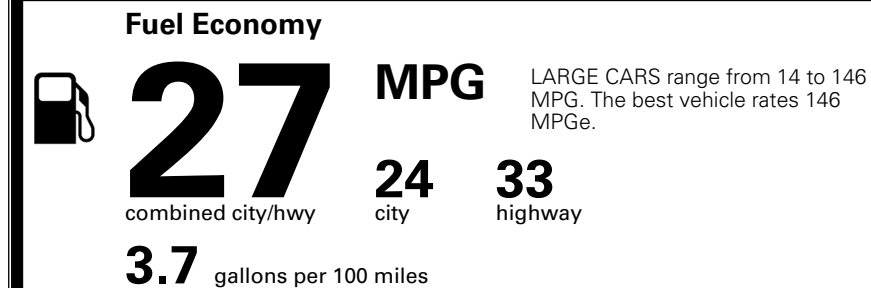

TOTAL MANUFACTURER'S SUGGESTED RETAIL PRICE ▶

\$ 34,725.00

TOTAL ADDITIONAL WEIGHT: 7.3

EPA DOT Fuel Economy and Environment

Gasoline Vehicle

You spend **\$750** more in fuel costs over 5 years compared to the average new vehicle.