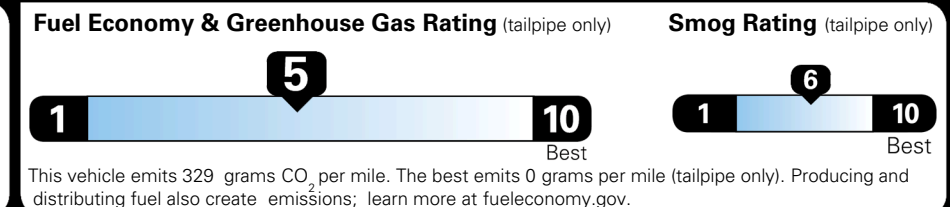

Actual results will vary for many reasons, including driving conditions and how you drive and maintain your vehicle. The average new vehicle gets 29 MPG and costs $8,500 to fuel over 5 years. Cost estimates are based on 15,000 miles per year at $ 3.30 per gallon. MPGe is miles per gasoline gallon equivalent. Vehicle emissions are a significant cause of climate change and smog.

fueleconomy.gov

Calculate personalized estimates and compare vehicles

GOVERNMENT 5-STAR SAFETY RATINGS

PARTS CONTENT INFORMATION

Overall Vehicle Score ★ ★ ★ ★ ★

Based on the combined rating of frontal, side and rollover. Should ONLY be compared to other vehicles of similar size and weight.

Frontal Driver ★ ★ ★ ★ ★

Crash Passenger ★ ★ ★ ★ ★

Based on the risk of injury in a frontal impact. Should ONLY be compared to other vehicles of similar size and weight.

Side Front seat ★ ★ ★ ★ ★

Crash Rear seat ★ ★ ★ ★ ★

Star ratings based on the risk of injury in a side impact.

Rollover ★ ★ ★ ★ ★

Star ratings based on the risk of rollover in a single-vehicle crash.

Star ratings range from 1 to 5 stars (★★★★★) with 5 being the highest.

Source: National Highway Traffic Safety Administration (NHTSA).

www.safercar.gov or 1-888-327-4236

Manufacturer's suggested retail price includes Manufacturer's recommended pre-delivery service. License and title fees, state and local taxes and other dealer installed options and accessories are not included in the manufacturer's suggested retail price.

FOR VEHICLES IN THIS CAR LINE U.S./CANADIAN PARTS CONTENT: 0 %

MAJOR SOURCES OF FOREIGN PARTS: KOREA: 90%

NOTE: PARTS CONTENT DOES NOT INCLUDE FINAL ASSEMBLY, DISTRIBUTION, OR OTHER NON-PARTS COSTS.

FOR THIS VEHICLE FINAL ASSEMBLY POINT: HWASUNG, KOREA

COUNTRY OF ORIGIN

ENGINE (MOTOR): KOREA

TRANSMISSION: KOREA