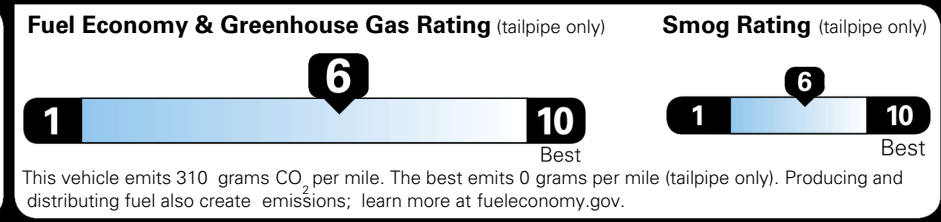

### EPA DOT Fuel Economy and Environment

Gasoline Vehicle

**You save \$0**  
 in fuel costs over 5 years compared to the average new vehicle.

**Annual fuel cost \$1,700**

Actual results will vary for many reasons, including driving conditions and how you drive and maintain your vehicle. The average new vehicle gets 29 MPG and costs \$8,500 to fuel over 5 years. Cost estimates are based on 15,000 miles per year at \$ 3.30 per gallon. MPGe is miles per gasoline gallon equivalent. Vehicle emissions are a significant cause of climate change and smog.