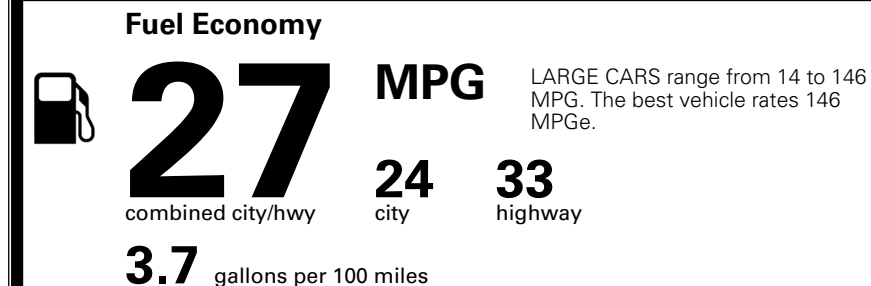

EPA DOT Fuel Economy and Environment

Gasoline Vehicle

You spend
$750
more in fuel costs
over 5 years
compared to the
average new vehicle.

Annual fuel cost
$1,850