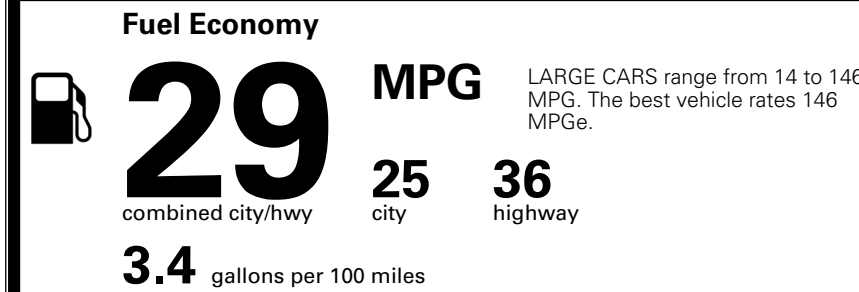

\$110.00
 \$200.00
 \$60.00
 \$130.00
 \$350.00
 \$135.00
 \$140.00
 \$80.00

\$ 29,695.00

\$ 1,245.00

\$ 30,940.00

EPA DOT Fuel Economy and Environment

Gasoline Vehicle

You save \$0
 in fuel costs over 5 years compared to the average new vehicle.

Annual fuel cost \$1,700

Fuel Economy & Greenhouse Gas Rating (tailpipe only) Smog Rating (tailpipe only)

This vehicle emits 310 grams CO₂ per mile. The best emits 0 grams per mile (tailpipe only). Producing and distributing fuel also create emissions; learn more at fueleconomy.gov.