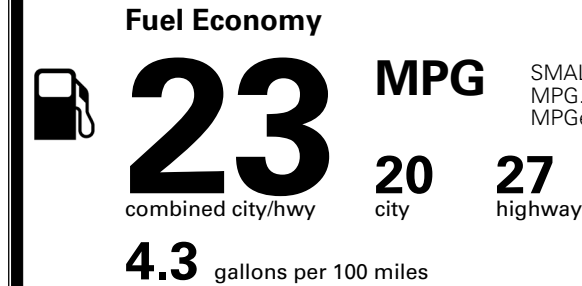

\$495.00
 \$235.00

MSRP INCLUDING OPTIONS

\$ 47,520.00

INLAND FREIGHT AND HANDLING

\$ 1,495.00

TOTAL MANUFACTURER'S SUGGESTED RETAIL PRICE ▶

\$ 49,015.00

TOTAL ADDITIONAL WEIGHT: 6.6

EPA DOT Fuel Economy and Environment

Gasoline Vehicle

SMALL SUVs range from 14 to 125 MPG. The best vehicle rates 146 MPGe.

You spend
\$2,250
 more in fuel costs
 over 5 years
 compared to the
 average new vehicle.