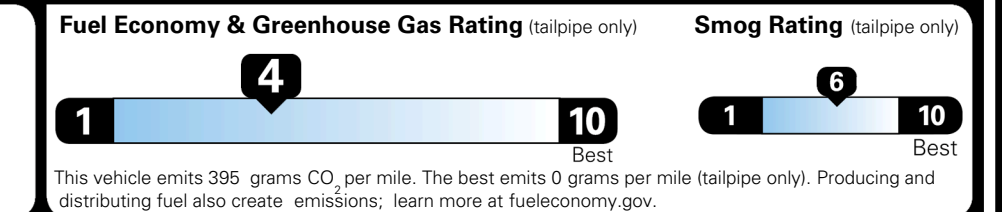

\$625.00
 \$250.00

MSRP INCLUDING OPTIONS

\$ 44,665.00

INLAND FREIGHT AND HANDLING

\$ 1,545.00

TOTAL MANUFACTURER'S SUGGESTED RETAIL PRICE ▶

\$ 46,210.00

TOTAL ADDITIONAL WEIGHT: 7.2

EPA DOT Fuel Economy and Environment

Gasoline Vehicle

You spend \$2,750 more in fuel costs over 5 years compared to the average new vehicle.

Annual fuel cost \$2,250

Actual results will vary for many reasons, including driving conditions and how you drive and maintain your vehicle. The average new vehicle gets 29 MPG and costs \$8,500 to fuel over 5 years. Cost estimates are based on 15,000 miles per year at \$ 3.30 per gallon. MPGe is miles per gasoline gallon equivalent. Vehicle emissions are a significant cause of climate change and smog.