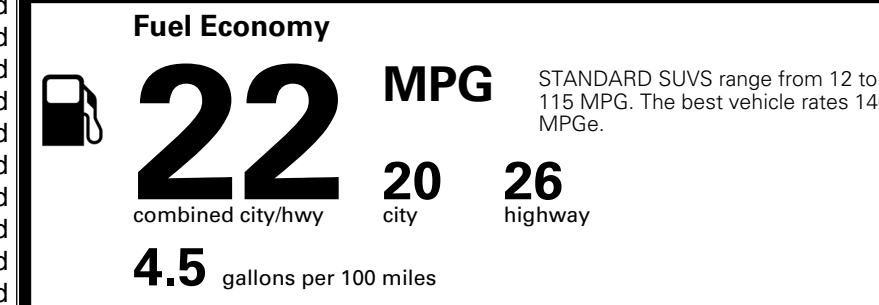

EPA DOT Fuel Economy and Environment

Gasoline Vehicle

You spend \$2,750 more in fuel costs over 5 years compared to the average new vehicle.

Annual fuel cost \$2,250

Actual results will vary for many reasons, including driving conditions and how you drive and maintain your vehicle. The average new vehicle gets 29 MPG and costs \$8,500 to fuel over 5 years. Cost estimates are based on 15,000 miles per year at \$ 3.30 per gallon. MPGe is miles per gasoline gallon equivalent. Vehicle emissions are a significant cause of climate change and smog.