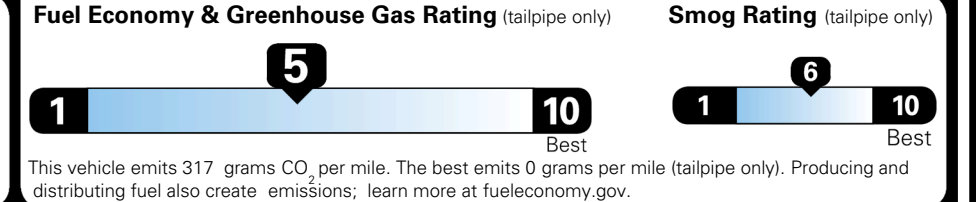

TOTAL ADDITIONAL WEIGHT: 6.6

EPA DOT Fuel Economy and Environment

Gasoline Vehicle

You spend \$250 more in fuel costs over 5 years compared to the average new vehicle.

Annual fuel cost \$1,750

Actual results will vary for many reasons, including driving conditions and how you drive and maintain your vehicle. The average new vehicle gets 29 MPG and costs \$8,500 to fuel over 5 years. Cost estimates are based on 15,000 miles per year at \$ 3.30 per gallon. MPGe is miles per gasoline gallon equivalent. Vehicle emissions are a significant cause of climate change and smog.