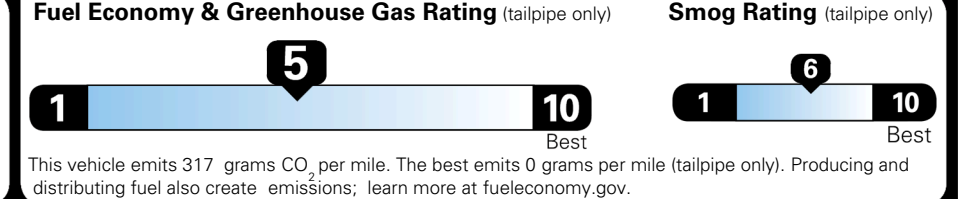

Actual results will vary for many reasons, including driving conditions and how you drive and maintain your vehicle. The average new vehicle gets 29 MPG and costs $8,500 to fuel over 5 years. Cost estimates are based on 15,000 miles per year at $ 3.30 per gallon. MPGe is miles per gasoline gallon equivalent. Vehicle emissions are a significant cause of climate change and smog.

fueleconomy.gov
Calculate personalized estimates and compare vehicles