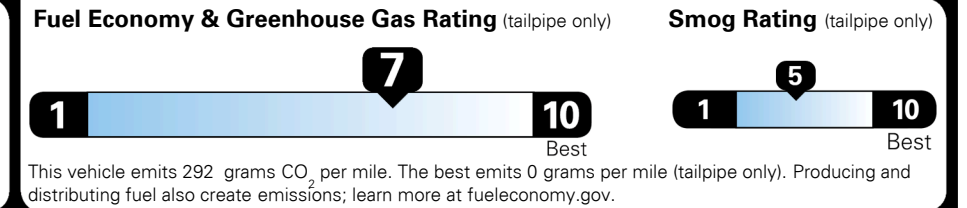

You save $750
in fuel costs over 5 years compared to the average new vehicle.

Annual fuel cost $1,150