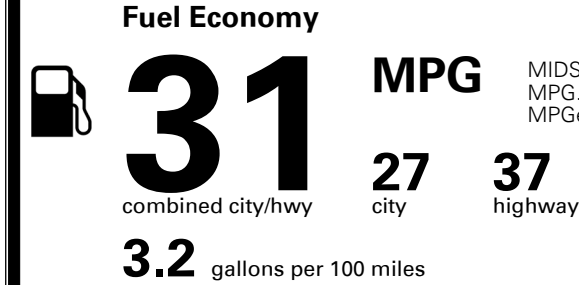

\$ 28,690.00

Included
 Included
 Included
 Included
 Included
 Included
 Included
 Included
 Included
 Included
 Included

\$ 28,690.00

\$ 1,025.00

\$ 29,715.00

EPA DOT Fuel Economy and Environment

Gasoline Vehicle

You save \$750
 in fuel costs over 5 years compared to the average new vehicle.

Annual fuel cost \$1,150

Actual results will vary for many reasons, including driving conditions and how you drive and maintain your vehicle. The average new vehicle gets 27 MPG and costs \$6,500 to fuel over 5 years. Cost estimates are based on 15,000 miles per year at \$ 2.35 per gallon. MPGe is miles per gasoline gallon equivalent. Vehicle emissions are a significant cause of climate change and smog.